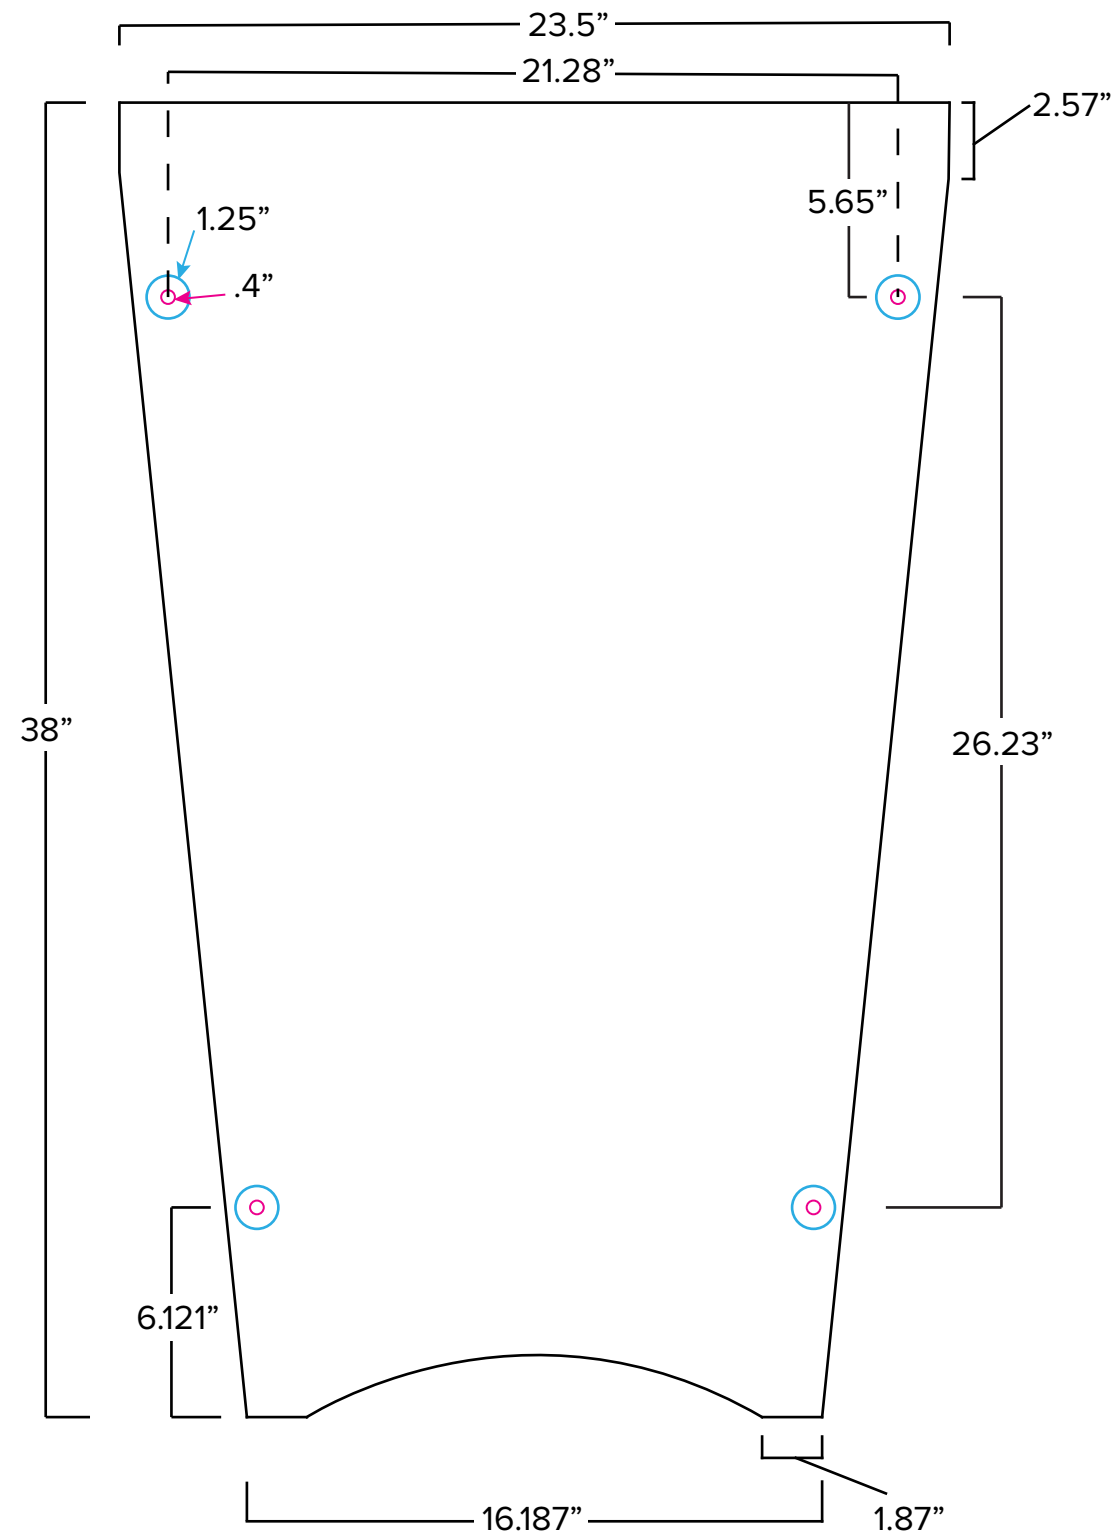

Graphic Template
Counter - Direct Print Graphics

NOTE: All Raster Art (jpg, tiff,psd, png, etc.) must be at least 100 dpi at print size.
Standard kits are often customized. Please check with Customer Service to ensure that this template matches your specific job.